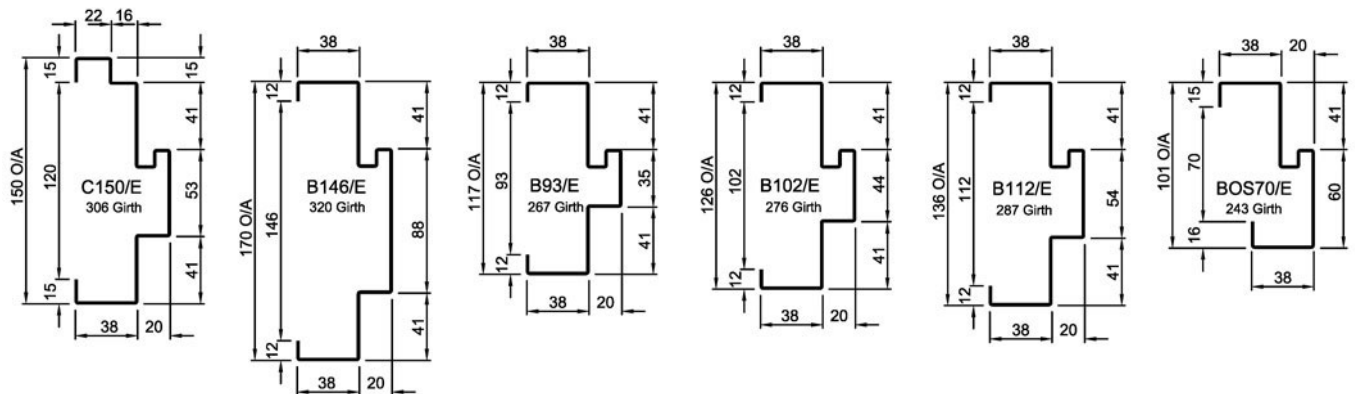

STANDARD DOOR FRAME PROFILES

1.2mm (nominal) zincanneal Steel