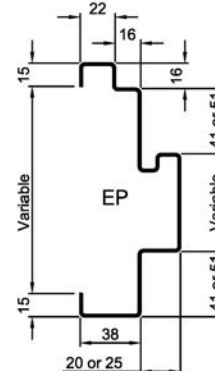

1.5mm (nominal) or 1.2mm (nominal) zincanneal Steel

To suit Interconnecting Doors.

To suit Precast Walls.

To suit Stud Walls.

Custom Profiles - Made to Order.

Protecting Life & Property

PYROPANEL® have a policy of continuous improvement and reserve the right to change methods and specifications without notice.