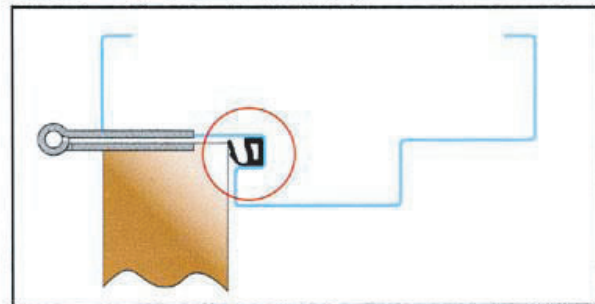

Protecting Life & Property

PYRO PANEL® have a policy of continuous improvement and reserve the right to change methods and specifications without notice.