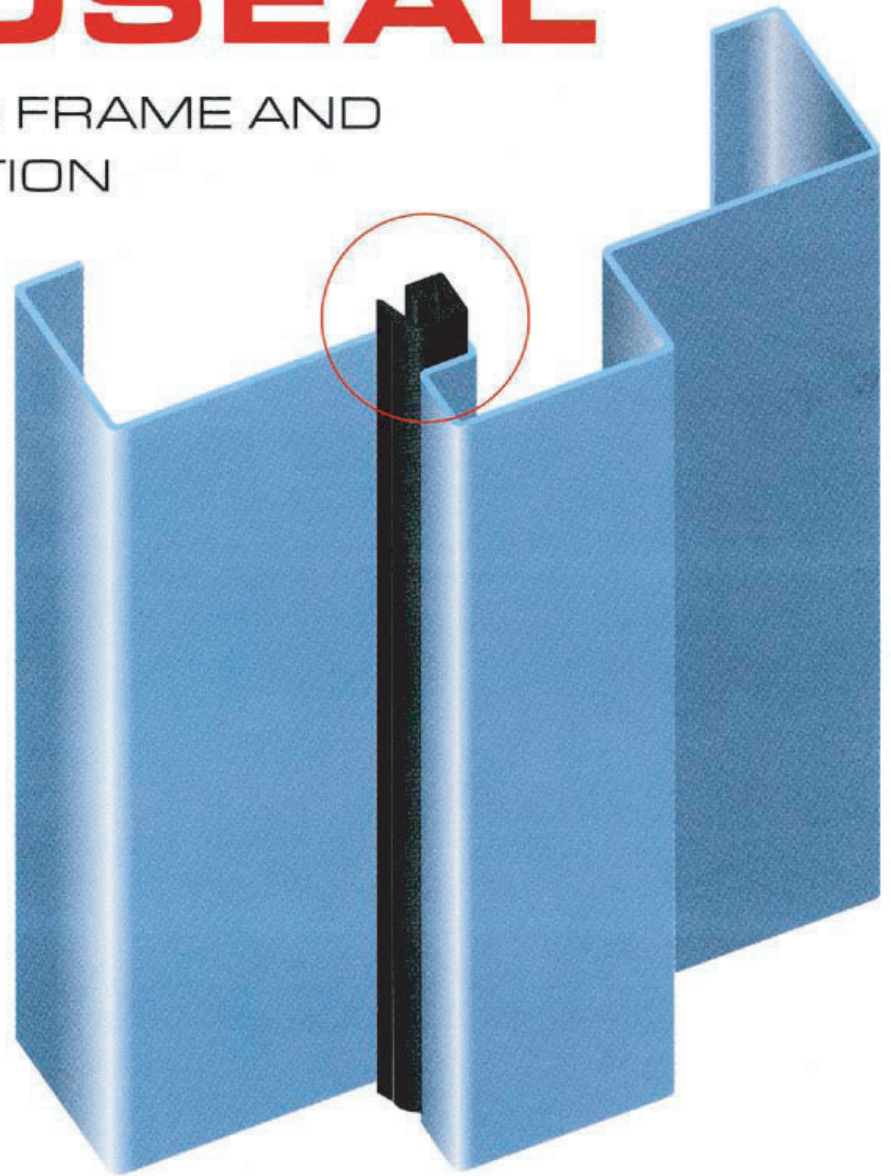

EUROSEAL®

A UNIQUE DOOR FRAME AND SEAL COMBINATION

**Available
exclusively
from Pyropanel
Licensees and
Distributors**