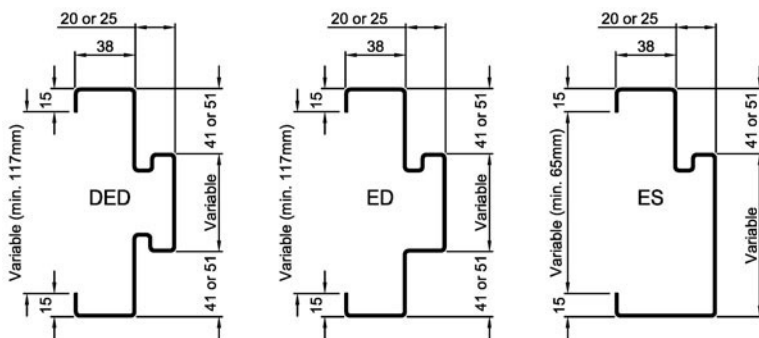

EUROSEAL®

A UNIQUE DOOR FRAME AND SEAL COMBINATION

STANDARD FIRE DOOR FRAME PROFILES

1.5mm (nominal) or 1.2mm (nominal) zincanneal Steel

STANDARD DOOR FRAME PROFILES

1.2mm (nominal) zincanneal Steel

SPECIAL PURPOSE DOOR FRAME PROFILES

1.5mm (nominal) or 1.2mm (nominal) zincanneal Steel

To suit Interconnecting Doors.

To suit Precast Walls.

To suit Stud Walls.

Custom Profiles - Made to Order.

Protecting Life & Property

PYROPANEL® have a policy of continuous improvement and reserve the right to change methods and specifications without notice.