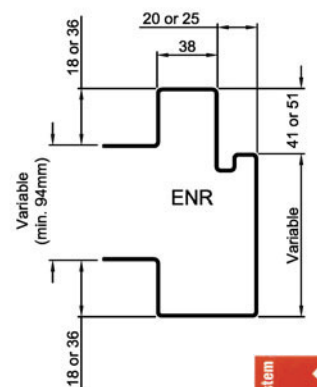

1.5mm (nominal) or 1.2mm (nominal) zincanneal Steel

To suit Interconnecting Doors.

To suit Precast Walls.

To suit Stud Walls.

Custom Profiles - Made to Order.

Protecting Life & Property

PYROPANEL® have a policy of continuous improvement and reserve the right to change methods and specifications without notice.