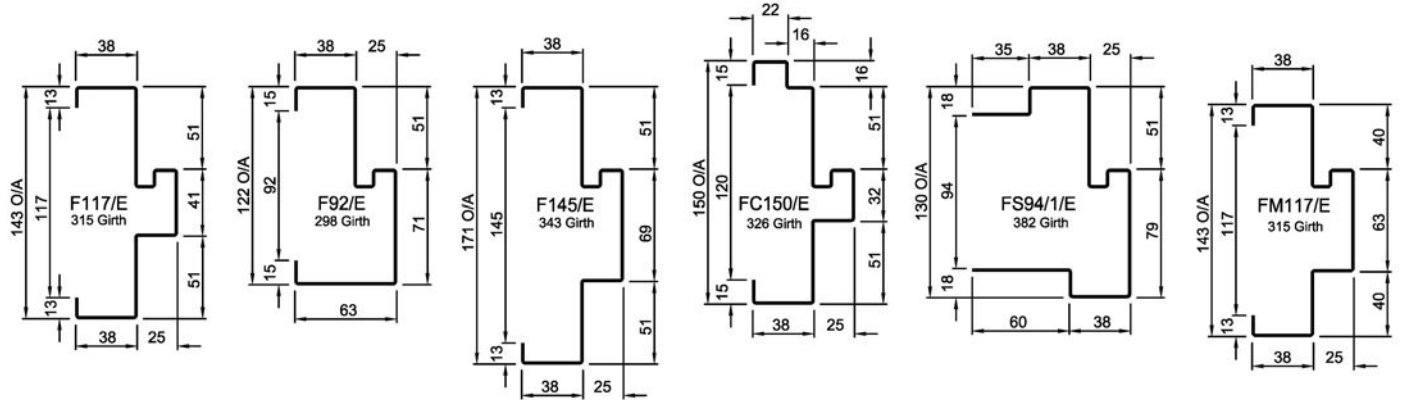

EUROSEAL®

A UNIQUE DOOR FRAME AND SEAL COMBINATION

STANDARD FIRE DOOR FRAME PROFILES

1.5mm (nominal) or 1.2mm (nominal) zincanneal Steel